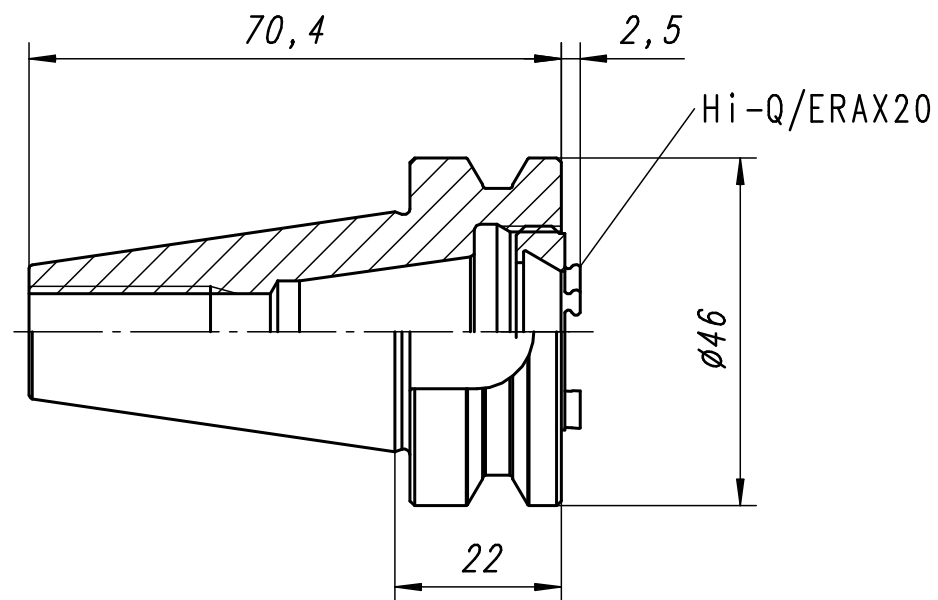

Swiss
Precision
Tools

REGO-FIX®

REGO-FIX AG
Obermattweg 60
4456 Tenniken / Switzerland

Phone +41 61 976 14 66

Fax +41 61 976 14 14

www.rego-fix.com

This is a non controlled copy. All information given herein are subject to change without notice.

The information given herein has been carefully checked and is believed to be correct. REGO-FIX, however, assumes no responsibility or liability for any errors, inaccuracies or omissions that may appear in this drawing.

This document is subject to copyright laws. No part of this document may be reproduced or transmitted in any form or any means, electronic or mechanic, for any purpose, without the express written permission of REGO-FIX

Type: BT30/ERA20x022

Part No.: 2130.12007

Date: 13.08.2007

Scale: 1:1